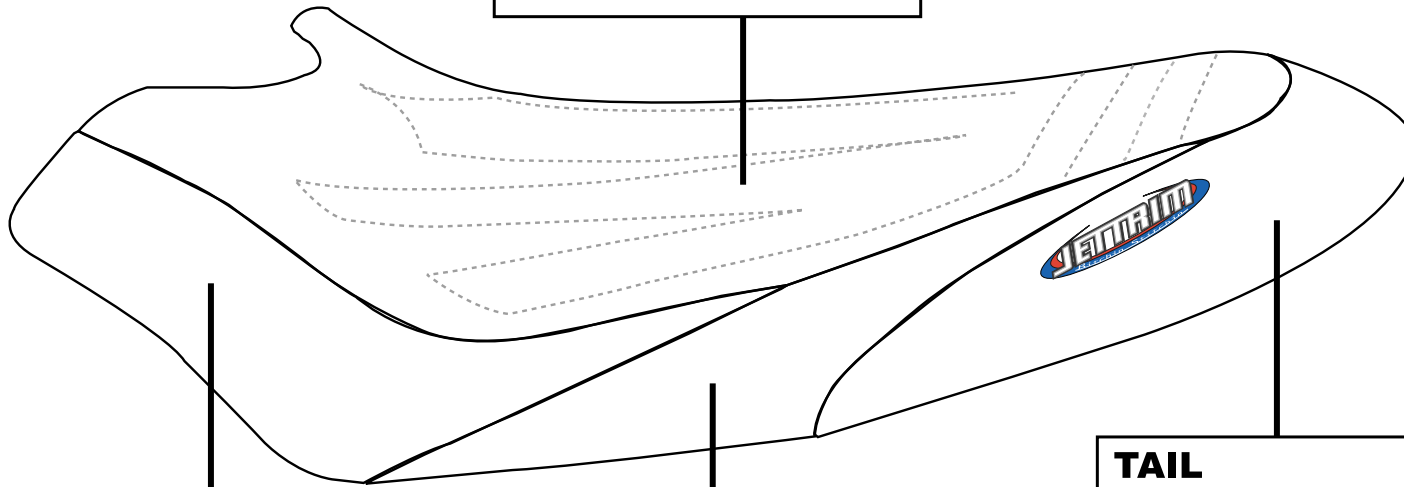

Hot Products

JETTRIM PART NO: **SDRXPX101**

Thread Color:

PO #: _____ Date: _____

Hot Products Sales Order #: _____

SEA DOO RXP-X

TOP

(CLOTH)

(COLOR)

FRONT-SIDE

(CLOTH)

(COLOR)

SIDE

(CLOTH)

(COLOR)

TAIL