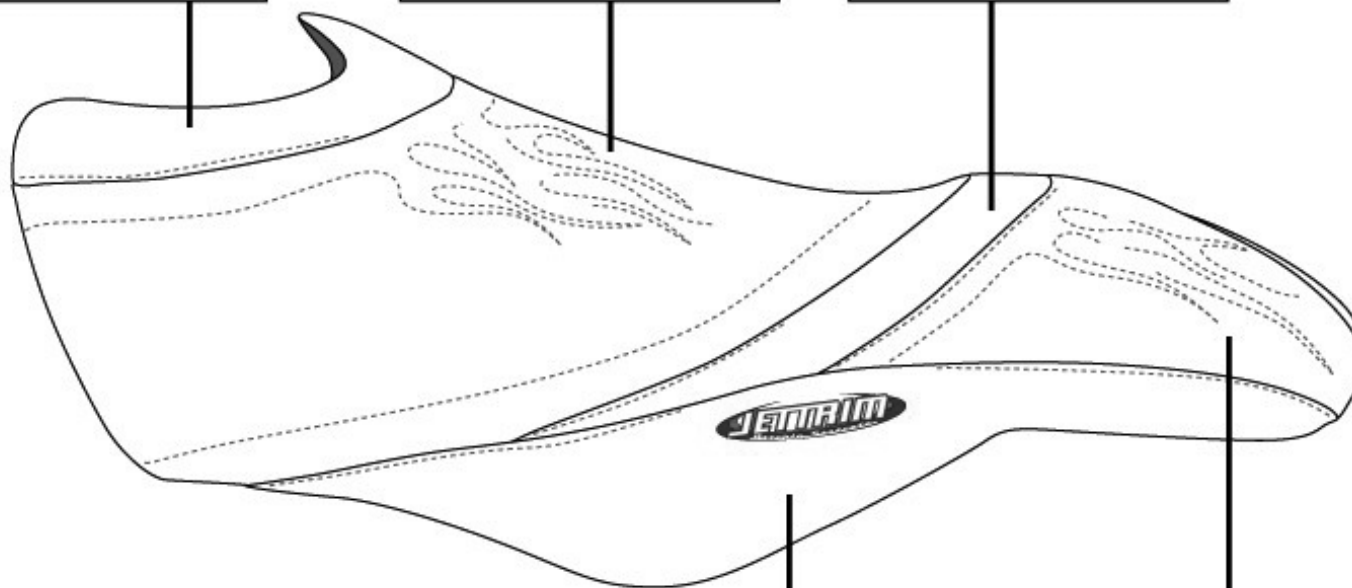

Hot Products

JETTRIM PART NO: YGPR104

Thread Color: _____

PO #: _____ Date: _____

Hot Products Sales Order #: _____

YAMAHA - Retro Design

GP 800R (2001-04) / GP 1200R (2000-02) / GP 1300R (2003-08)

FRONT
(CLOTH)
(COLOR)

TOP
(CLOTH)
(COLOR)

REAR / TOP
(CLOTH)
(COLOR)

SIDE
(CLOTH)
(COLOR)

REAR
(CLOTH)
(COLOR)