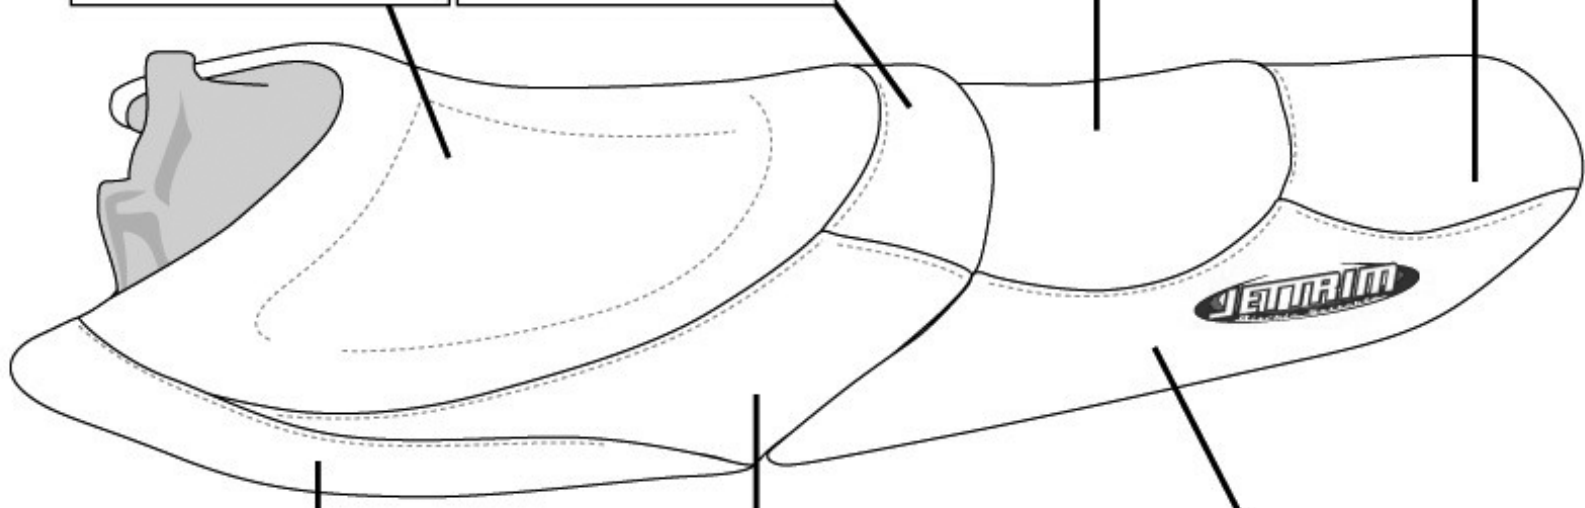

**Hot Products**

**JETTRIM PART NO: YXL101**

Thread Color: \_\_\_\_\_

PO #: \_\_\_\_\_ Date: \_\_\_\_\_

Hot Products Sales Order #: \_\_\_\_\_

**YAMAHA '99-'00 XL1200**

**TOP1**  
(CLOTH)  
(COLOR)

**TOP2**  
(CLOTH)  
(COLOR)

**REAR / TOP1**  
(CLOTH)  
(COLOR)

**REAR / TOP2**  
(CLOTH)  
(COLOR)

**FRONT / SIDE1**  
(CLOTH)  
(COLOR)

**FRONT / SIDE2**  
(CLOTH)  
(COLOR)

**REAR / SIDE**  
(CLOTH)  
(COLOR)